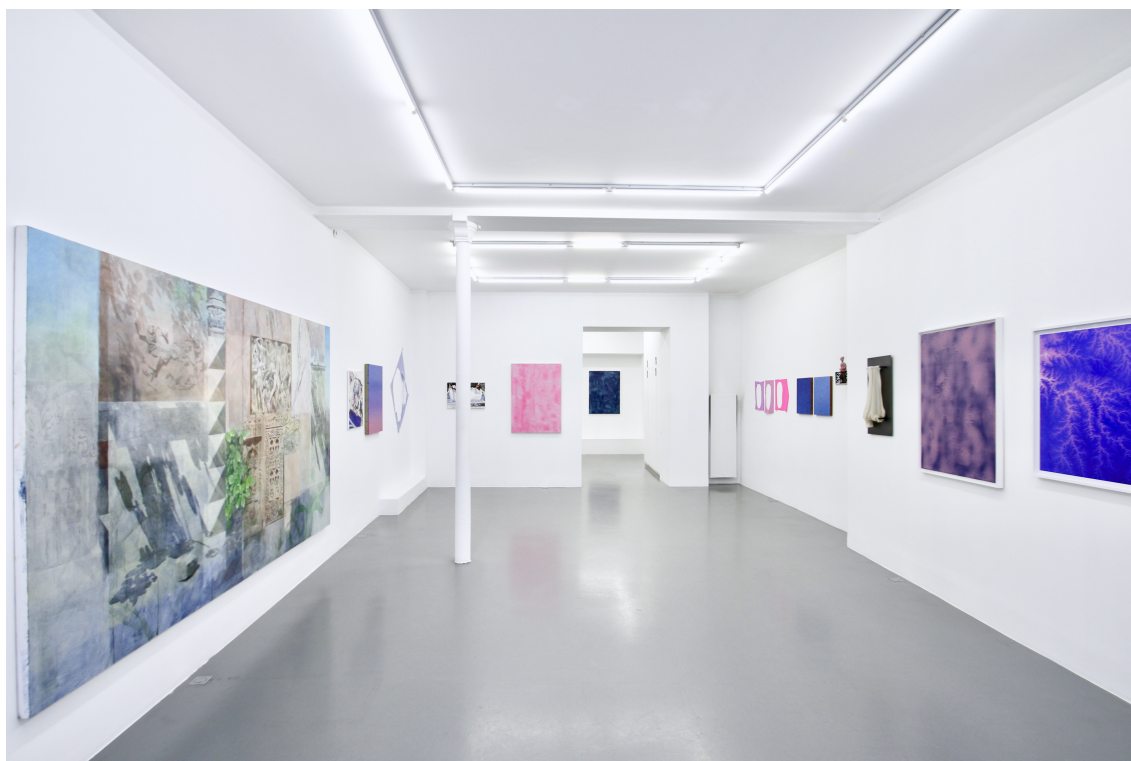

Press release

La rose bleue

Marion Baruch, Mireille Blanc, Julien Discrit, Cyrielle Gulacsy, Yann Lacroix, Juliette Minchin, Maxime Verdier

From 23 November 2024 to 18 January 2025

Exhibition View

La rose bleue